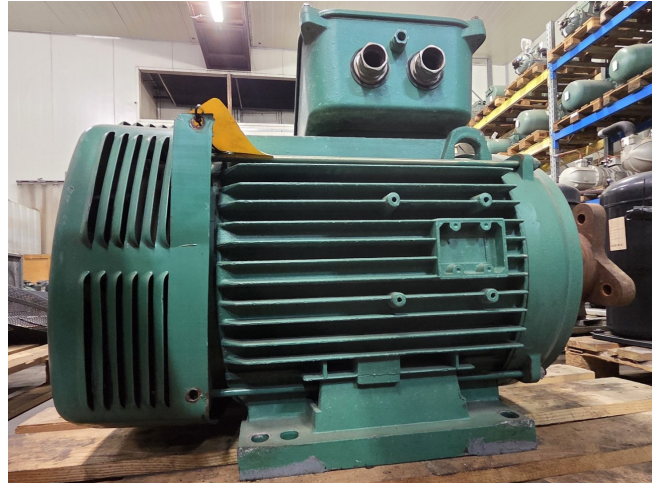

Leroy Somer PLS250MP-T

Specifications

Brand	Leroy Somer
Type	PLS250MP-T
kW	90
RPM	1470/1475
Size & Weight	900x480x670 mm (LxWxH) & 360 kg
50 Hz / 60 Hz	50
Stock	1

Description

Used Leroy Somer PLS250MP-T

Used Leroy Somer PLS250MP-T electro motor with the following specifications:
50 Hz - 90 kW - 1470/1475 RPM.
Dimensions: 900x480x670 mm
(LxWxH) & 360 kg.